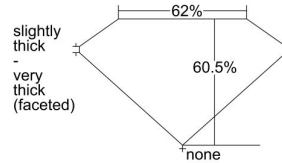

GIA®

FACSIMILE

GIA REPORT 1425768633

Verify this report at GIA.edu

GIA NATURAL DIAMOND DOSSIER®

March 24, 2022
GIA Report Number 1425768633
Shape and Cutting Style ..... Heart Brilliant
Measurements ..... 5.21 x 6.25 x 3.78 mm

GRADING RESULTS

Carat Weight ..... 0.73 carat
Color Grade ..... H
Clarity Grade VS2

ADDITIONAL GRADING INFORMATION

Polish ..... Excellent
Symmetry ..... Excellent
Fluorescence ..... None
Clarity Characteristics ..... Crystal
Inscription(s): GIA 1425768633

PROPORTIONS

Profile not to actual proportions

GRADING SCALES

GIA COLOR SCALE		GIA CLARITY SCALE			
COLORLESS	D	VERY VERY SLIGHTLY INCLUDED	FLAWLESS		
	E		INTERNALLY FLAWLESS		
	F		VVS₁		
	NEAR COLORLESS	G	VERY SLIGHTLY INCLUDED	VVS₂	
		H		VS₁	
		FANT	I	SLIGHTLY INCLUDED	VS₂
			J		SI₁
	LIGHT	K	INCLUDED	SI₂	
		L		I₁	
		M		I₂	
N		NOT GRADED	I₃		
O					
P					
Q					
R					
S					
T					
U					
V					
W					
X					
Y					
Z