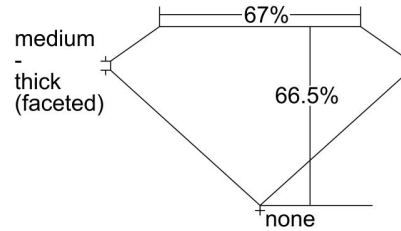

PROPORTIONS

Profile not to actual proportions