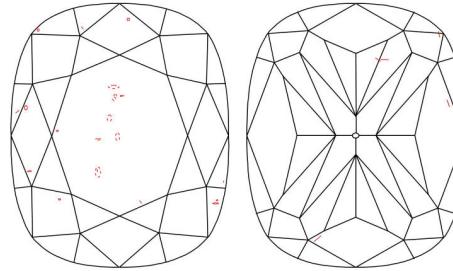

GIA NATURAL DIAMOND GRADING REPORT

May 02, 2024
 GIA Report Number 1499226843
 Shape and Cutting Style Cushion Modified Brilliant
 Measurements 9.17 x 6.93 x 4.61 mm

GRADING RESULTS

Carat Weight 2.51 carat
 Color Grade F
 Clarity Grade VS2

ADDITIONAL GRADING INFORMATION

Polish Excellent
 Symmetry Excellent
 Fluorescence None
 Inscription(s): GIA 1499226843

Comments: Additional clouds are not shown. Pinpoints are not shown.

PROPORTIONS

Profile not to actual proportions

CLARITY CHARACTERISTICS

KEY TO SYMBOLS*

- Cloud
- Crystal
- Feather
- Needle

* Red symbols denote internal characteristics (inclusions). Green or black symbols denote external characteristics (blemishes). Diagram is an approximate representation of the diamond, and symbols shown indicate type, position, and approximate size of clarity characteristics. All clarity characteristics may not be shown. Details of finish are not shown.