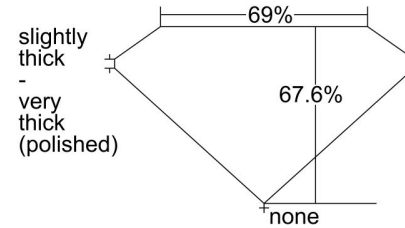

GIA NATURAL DIAMOND GRADING REPORT

August 01, 2023  
 GIA Report Number ..... 2476240679  
 Shape and Cutting Style ..... Emerald Cut  
 Measurements ..... 7.09 x 5.24 x 3.54 mm

GRADING RESULTS

Carat Weight ..... 1.30 carat  
 Color Grade ..... G  
 Clarity Grade ..... VS2

ADDITIONAL GRADING INFORMATION

Polish ..... Excellent  
 Symmetry ..... Very Good  
 Fluorescence ..... None  
 Inscription(s): GIA 2476240679

PROPORTIONS

Profile not to actual proportions

CLARITY CHARACTERISTICS

KEY TO SYMBOLS\*

- Crystal      ^ Extra Facet
- ◉ Cloud
- ~ Feather
- ∩ Indented Natural

\* Red symbols denote internal characteristics (inclusions). Green or black symbols denote external characteristics (blemishes). Diagram is an approximate representation of the diamond, and symbols shown indicate type, position, and approximate size of clarity characteristics. All clarity characteristics may not be shown. Details of finish are not shown.