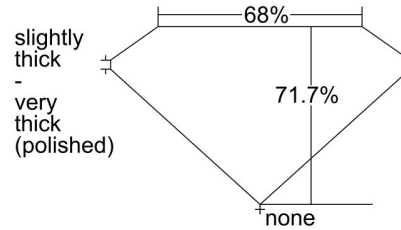

GIA NATURAL DIAMOND GRADING REPORT

March 15, 2024
 GIA Report Number 5231225990
 Shape and Cutting Style Emerald Cut
 Measurements 8.83 x 5.94 x 4.25 mm

GRADING RESULTS

Carat Weight 2.01 carat
 Color Grade I
 Clarity Grade VS2

ADDITIONAL GRADING INFORMATION

Polish Good
 Symmetry Good
 Fluorescence None

Inscription(s): GIA 5231225990

Comments: Additional clouds, pinpoints and surface graining are not shown.

PROPORTIONS

Profile not to actual proportions

CLARITY CHARACTERISTICS

KEY TO SYMBOLS*

- Cloud
- Feather
- Needle
- Extra Facet

* Red symbols denote internal characteristics (inclusions). Green or black symbols denote external characteristics (blemishes). Diagram is an approximate representation of the diamond, and symbols shown indicate type, position, and approximate size of clarity characteristics. All clarity characteristics may not be shown. Details of finish are not shown.