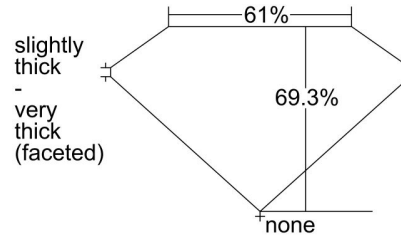

**GIA NATURAL DIAMOND GRADING REPORT**

June 29, 2022

 GIA Report Number ..... **6432841030**

 Shape and Cutting Style ..... **Cushion Modified Brilliant**

 Measurements ..... **6.18 x 5.75 x 3.98 mm**
**GRADING RESULTS**

 Carat Weight ..... **1.20 carat**

 Color Grade ..... **J**

 Clarity Grade ..... **VS2**
**ADDITIONAL GRADING INFORMATION**

 Polish ..... **Excellent**

 Symmetry ..... **Very Good**

 Fluorescence ..... **None**

 Inscription(s): **GIA 6432841030**
**Comments:** Additional clouds are not shown. Pinpoints are not shown.

**PROPORTIONS**

Profile not to actual proportions

**CLARITY CHARACTERISTICS**

**KEY TO SYMBOLS\***

- Cloud
- Natural
- Feather
- Indented Natural
- Crystal

\* Red symbols denote internal characteristics (inclusions). Green or black symbols denote external characteristics (blemishes). Diagram is an approximate representation of the diamond, and symbols shown indicate type, position, and approximate size of clarity characteristics. All clarity characteristics may not be shown. Details of finish are not shown.