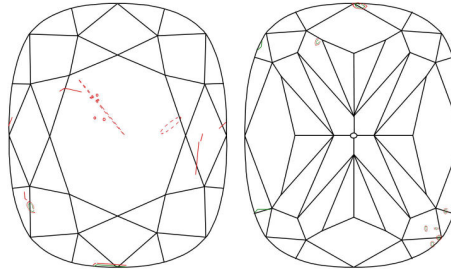

**GIA NATURAL DIAMOND GRADING REPORT**

June 29, 2022

 GIA Report Number ..... **6432841030**

 Shape and Cutting Style ..... **Cushion Modified Brilliant**

 Measurements ..... **6.18 x 5.75 x 3.98 mm**
**GRADING RESULTS**

 Carat Weight ..... **1.20 carat**

 Color Grade ..... **J**

 Clarity Grade ..... **VS2**
**ADDITIONAL GRADING INFORMATION**

 Polish ..... **Excellent**

 Symmetry ..... **Very Good**

 Fluorescence ..... **None**

 Inscription(s): **GIA 6432841030**
**Comments:** Additional clouds are not shown. Pinpoints are not shown.

**PROPORTIONS**

Profile not to actual proportions

**CLARITY CHARACTERISTICS**

**KEY TO SYMBOLS\***

- Cloud
- Natural
- Feather
- Indented Natural
- Crystal

\* Red symbols denote internal characteristics (inclusions). Green or black symbols denote external characteristics (blemishes). Diagram is an approximate representation of the diamond, and symbols shown indicate type, position, and approximate size of clarity characteristics. All clarity characteristics may not be shown. Details of finish are not shown.