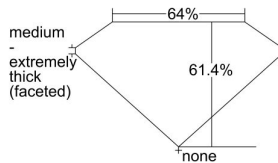

GIA®

FACSIMILE

GIA REPORT 6455020636

Verify this report at gia.edu

GIA NATURAL DIAMOND DOSSIER®

October 18, 2022
GIA Report Number **6455020636**
Shape and Cutting Style ..... **Heart Brilliant**
Measurements ..... **5.48 x 5.82 x 3.57 mm**

GRADING RESULTS

Carat Weight ..... **0.72 carat**
Color Grade ..... **H**
Clarity Grade **VS2**

ADDITIONAL GRADING INFORMATION

Polish ..... **Excellent**
Symmetry ..... **Very Good**
Fluorescence ..... **Faint**
Clarity Characteristics.. **Twining Wisp, Crystal, Indented Natural**
Inscription(s): **GIA 6455020636**

PROPORTIONS

Profile not to actual proportions

GRADING SCALES

GIA COLOR SCALE		GIA CLARITY SCALE			
COLORLESS	D	VERY VERY SLIGHTLY INCLUDED	FLAWLESS		
	E		INTERNALLY FLAWLESS		
	F	VERY SLIGHTLY INCLUDED	VVS₁		
	G		VVS₂		
	H		VS₁		
	NEAR COLORLESS	I	SLIGHTLY INCLUDED	VS₂	
		J		SI₁	
		FAINT	K	INCLUDED	SI₂
			L		I₁
			M		I₂
VERT LIGHT	N	INCLUDED	I₃		
	O				
	P				
	Q				
	R				
LIGHT	S				
	T				
	U				
	V				
	W				
X					
Y					
Z