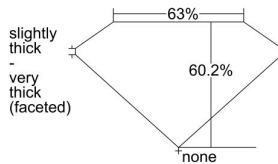

GIA®

FACSIMILE

GIA REPORT 6482357846

Verify this report at GIA.edu

GIA NATURAL DIAMOND DOSSIER®

January 16, 2024
GIA Report Number **6482357846**
Shape and Cutting Style ..... **Heart Brilliant**
Measurements ..... **5.35 x 6.10 x 3.67 mm**

GRADING RESULTS

Carat Weight ..... **0.71 carat**
Color Grade ..... **H**
Clarity Grade **VS1**

ADDITIONAL GRADING INFORMATION

Polish ..... **Excellent**
Symmetry ..... **Excellent**
Fluorescence ..... **Faint**
Clarity Characteristics..... **Crystal, Feather, Needle, Pinpoint**
Inscription(s): **GIA 6482357846**

PROPORTIONS

Profile not to actual proportions

GRADING SCALES

GIA COLOR SCALE		GIA CLARITY SCALE	
COLORLESS	D	VERY VERY SLIGHTLY INCLUDED	FLAWLESS
	E		INTERNALLY FLAWLESS
	F		VVS₁
	G		VVS₂
	H		VS₁
	I		VS₂
	J		SI₁
	K		SI₂
	L		I₁
	M		I₂
NEAR COLORLESS	N	SLIGHTLY INCLUDED	I₃
	O		
	P		
	Q		
FAINT	R		
	S		
	T		
	U		
VERY LIGHT	V		
	W		
	X		
	Y		
LIGHT	Z