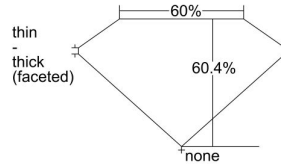

GIA®

FACSIMILE

GIA REPORT

7448537849

Verify this report at GIA.edu

GIA NATURAL DIAMOND DOSSIER®

August 30, 2022
GIA Report Number 7448537849
Shape and Cutting Style ..... Heart Brilliant
Measurements ..... 5.28 x 6.24 x 3.77 mm

GRADING RESULTS

Carat Weight ..... 0.71 carat
Color Grade ..... F
Clarity Grade S11

ADDITIONAL GRADING INFORMATION

Polish ..... Excellent
Symmetry ..... Very Good
Fluorescence ..... None
Clarity Characteristics..... Twinning Wisp, Crystal, Feather
Inscription(s): GIA 7448537849

PROPORTIONS

Profile not to actual proportions

GRADING SCALES

GIA COLOR SCALE		GIA CLARITY SCALE			
COLORLESS	D	VERY VERY SLIGHTLY INCLUDED	FLAWLESS		
	E		INTERNALLY FLAWLESS		
	F	VERY SLIGHTLY INCLUDED	VVS₁		
	G		VVS₂		
	H		VS₁		
	NEAR COLORLESS	I	SLIGHTLY INCLUDED	VS₂	
		J		S1₁	
		FAINT	K	INCLUDED	S1₂
			L		I₁
			M		I₂
VERT LIGHT	N	INCLUDED	I₃		
	O				
	P				
	Q				
	R				
LIGHT	S				
	T				
	U				
	V				
	W				
X					
Y					
Z